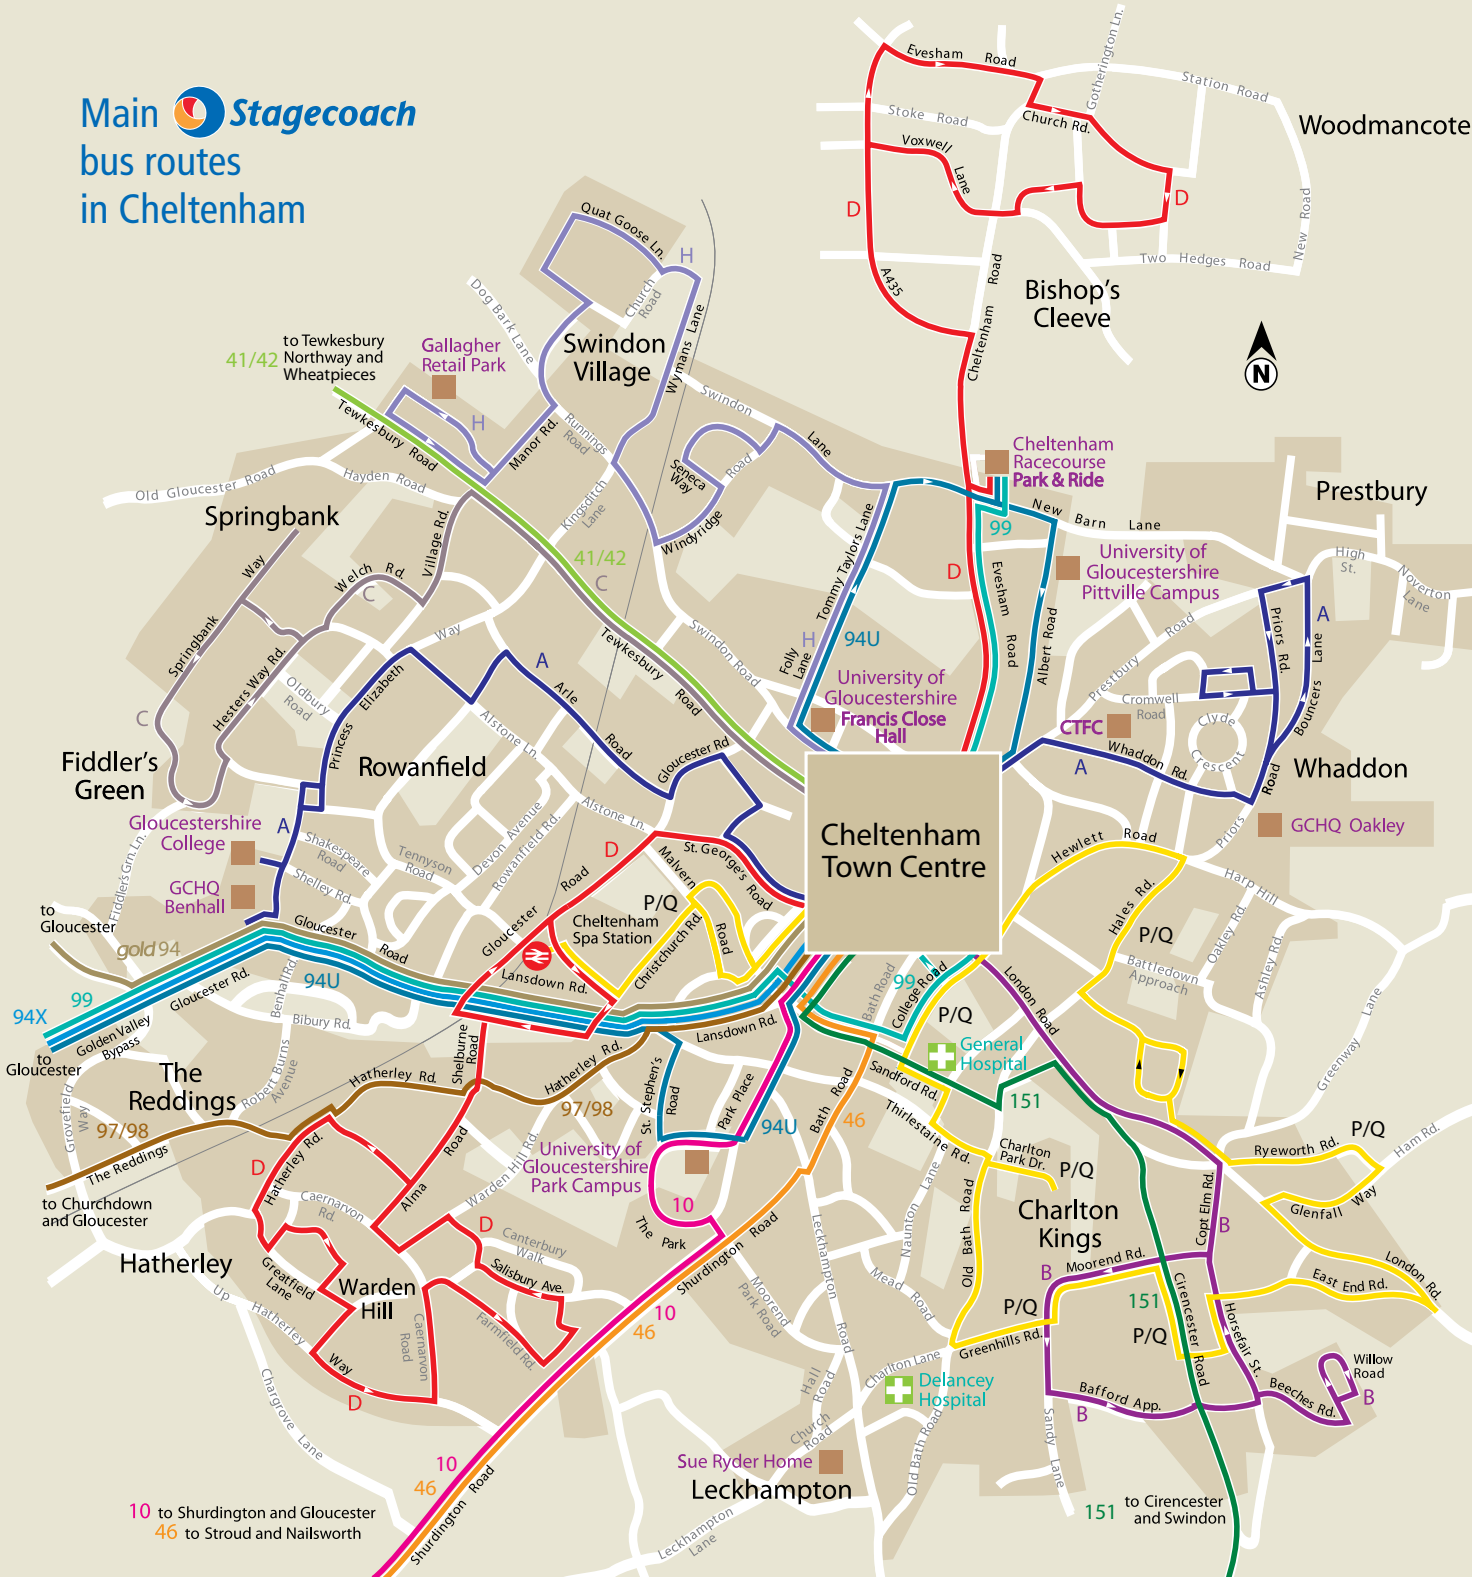

**Main Stagecoach**  
 bus routes  
 in Cheltenham

**Cheltenham  
 Town Centre**